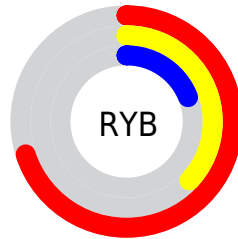

Conversions

Conversions Part 2

Format	Color
R_{YB}	178, 95, 49
Decimal	11686705
CIE _{Lab}	46.81, 36.31, 37.59
CIE _{LCh}	47, 52.262, 45.994
Yxy	15.8732, 0.5155, 0.3718
Android (android.graphics.Color)	4289876785 (0xFFB25331)
YUV	107.5290, -28.8548, 61.8031
Hunter-Lab	39.8412, 28.8787, 20.7314

Details

The Decimal color **11686705** is a dark color, and the websafe version is hex **CC6633**. A complement of this color would be **3248306**, and the grayscale version is **7105644**.

A 20% lighter version of the original color is **15697761**, and **7807234** is the 20% darker color. If you saturate the color by 10%, you get **11683359**, and if you desaturate by 10%, it is **11690051**.

Distribution

- Red (70%)
- Green (33%)
- Blue (19%)

- Red (70%)
- Yellow (37%)
- Blue (19%)

- Cyan (0%)
- Magenta (53%)
- Yellow (72%)
- Black (30%)

- Cyan (30%)
- Magenta (67%)
- Yellow (81%)

Brightness & Saturation Gradients