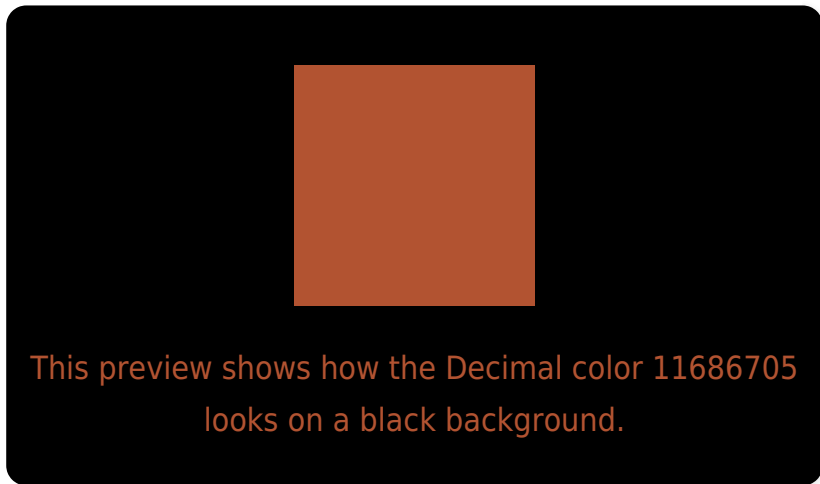

Black Background

Color Contrast Check

Large Text (above 18pt) WCAG AA ✓ Pass

Any Text WCAG AA × Fail

Large Text (above 18pt) WCAG AAA × Fail

Any Text WCAG AAA × Fail

If you want to check with other color combinations, try the [Color Contrast Checker](#).