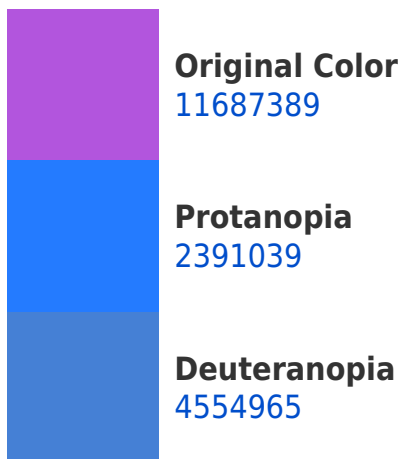

Any Text WCAG AAA × Fail

Black Background

This preview shows how the Decimal color 11687389 looks on a black background.

Color Contrast Check

Large Text (above 18pt) WCAG AA ✓ Pass

Any Text WCAG AA ✓ Pass

Large Text (above 18pt) WCAG AAA ✓ Pass

Any Text WCAG AAA × Fail

If you want to check with other color combinations, try the [Color Contrast Checker](#).

Decimal 11687389 Background

This preview shows how black text looks on a background with the Decimal color 11687389.

This preview shows how white text looks on a background with the Decimal color 11687389.

Color Blindness Simulation

Color vision deficiency is a very complex topic, and I could not describe the different causes any better than Wikipedia does, so if you want to learn more, you should check out their [article about color blindness](#).

Dichromacy

Tritanopia
10711418

Trichromacy

Monochromacy

CSS Examples

Text

The CSS property to change the color of the text to Decimal 11687389 is called "color". The color property can be set on classes, ids or directly on the HTML element.