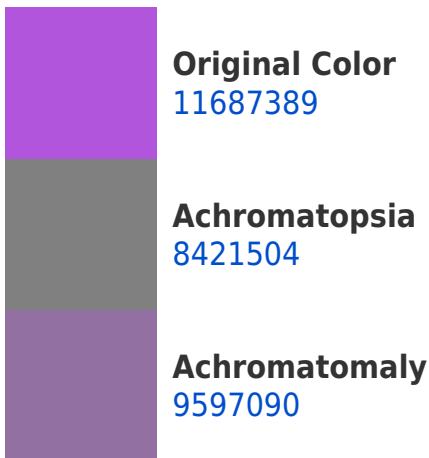

Any Text WCAG AAA × Fail

If you want to check with other color combinations, try the [Color Contrast Checker](#).

Decimal 11687389 Background

This preview shows how black text looks on a background with the Decimal color 11687389.

This preview shows how white text looks on a background with the Decimal color 11687389.

Color Blindness Simulation

Color vision deficiency is a very complex topic, and I could not describe the different causes any better than Wikipedia does, so if you want to learn more, you should check out their [article about color blindness](#).

Dichromacy

Tritanopia
10711418

Trichromacy

Monochromacy

CSS Examples

Text

The CSS property to change the color of the text to Decimal 11687389 is called "color". The color property can be set on classes, ids or directly on the HTML element.

This example shows how text in the color #B255DD looks like.

```
.text, #text, p{  
    color:#B255DD  
}
```

If you want to add a text shadow in that color use the text-shadow property, you can generate a text shadow directly with our [CSS Text Shadow Generator](#).