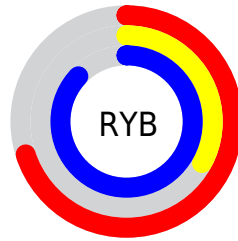

- Red (70%)
- Yellow (33%)
- Blue (87%)