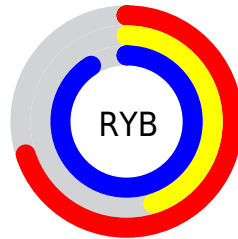

Conversions

Conversions Part 2

Format	Color
RYB	178, 116, 231
Decimal	11695335
CIELab	59.64, 45.61, -49.22
CIELCh	60, 67.103, 312.815
Yxy	27.7253, 0.2680, 0.1904
Android (android.graphics.Color)	4289885415 (0xFFB274E7)
YUV	147.6480, 41.0925, 26.6187
Hunter-Lab	52.6548, 40.1636, -51.9793

Details

The Decimal color **11695335** is a light color, and the websafe version is hex **9966CC**. A complement of this color would be **11134836**, and the grayscale version is **9671571**.

A 20% lighter version of the original color is **15510271**, and **8012207** is the 20% darker color. If you saturate the color by 10%, you get **10968551**, and if you desaturate by 10%, it is **12422119**.

Distribution

- Red (70%)
- Green (45%)
- Blue (91%)

- Red (70%)
- Yellow (45%)
- Blue (91%)

- Cyan (23%)
- Magenta (50%)
- Yellow (0%)
- Black (9%)

- Cyan (30%)
- Magenta (55%)
- Yellow (9%)

Brightness & Saturation Gradients