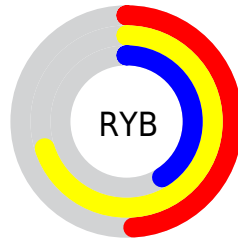

Conversions

Conversions Part 2

Format	Color
RYB	124, 178, 105
Decimal	11707241
CIELab	67.04, -2.95, 32.09
CIELCh	67, 32.225, 95.256
Yxy	36.6793, 0.3807, 0.4106
Android (android.graphics.Color)	4289897321 (0xFFB2A369)
YUV	160.8730, -27.5454, 15.0204
Hunter-Lab	60.5634, -5.7561, 24.1345

Details

The Decimal color **11707241** is a light color, and the websafe version is hex **999966**. A complement of this color would be **6912178**, and the grayscale version is **10592673**.

A 20% lighter version of the original color is **15456925**, and **8155192** is the 20% darker color. If you saturate the color by 10%, you get **11706199**, and if you desaturate by 10%, it is **11708283**.

Distribution

Red (70%)

Green (64%)

Blue (41%)

Red (49%)

Yellow (70%)

Blue (41%)

Cyan (0%)

Magenta (8%)

Yellow (41%)

Black (30%)

Cyan (30%)

Magenta (36%)

Yellow (59%)

Brightness & Saturation Gradients

These gradients show how the Decimal color 11707241 changes by changing the brightness by 10 percent. The first figure shows a shift by +10% for each color and the second figure -10%.