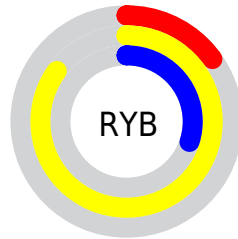

Details

The Decimal color **11720997** is a dark color, and the websafe version is hex **99CC00**. The color can be described as middle washed chartreuse. A complement of this color would be **4990425**, and the grayscale version is **12237498**.

A 20% lighter version of the original color is **15597413**, and **7905792** is the 20% darker color. If you saturate the color by 10%, you get **11393295**, and if you desaturate by 10%, it is **12048699**.

Distribution

Red (70%)

Green (85%)

Blue (15%)

Red (15%)

Yellow (85%)

Blue (30%)

Cyan (18%)

Magenta (0%)

Yellow (83%)

Black (15%)

Cyan (30%)

Magenta (15%)

Yellow (85%)

Brightness & Saturation Gradients

These gradients show how the Decimal color 11720997 changes by changing the brightness by 10 percent. The first figure shows a shift by +10% for each color and the second figure -10%.