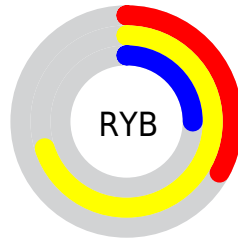

Color

Decimal(11772479)

Conversions

Conversions Part 1

Format	Color
Hex	B3A23F
RGB	179, 162, 63
RGB Percent	70%, 64%, 25%
CMY	0.2980, 0.3647, 0.7529
CMYK	0.00, 0.09, 0.65, 0.30
HSL	51°, 48%, 47%
HSV	51°, 65%, 70%
XYZ	32.4079, 35.7832, 9.9014
YIQ	155.7970, 41.9110, -27.1850

Conversions

Conversions Part 2

Format	Color
RYB	83, 179, 63
Decimal	11772479
CIELab	66.35, -5.67, 52.05
CIELCh	66, 52.359, 96.213
Yxy	35.7832, 0.4150, 0.4582
Android (android.graphics.Color)	4289962559 (0xFFB3A23F)
YUV	155.7970, -45.7489, 20.3490
Hunter-Lab	59.8191, -7.9782, 32.0595

Details

The Decimal color **11772479** is a dark color, and the websafe version is hex **999933**. A complement of this color would be **4149427**, and the grayscale version is **10263708**.

A 20% lighter version of the original color is **15587699**, and **8089346** is the 20% darker color. If you saturate the color by 10%, you get **11771693**, and if you desaturate by 10%, it is **11773265**.

Distribution

- Red (70%)
- Green (64%)
- Blue (25%)

- Red (33%)
- Yellow (70%)
- Blue (25%)

- Cyan (0%)
- Magenta (9%)
- Yellow (65%)
- Black (30%)

- Cyan (30%)
- Magenta (36%)
- Yellow (75%)

Brightness & Saturation Gradients