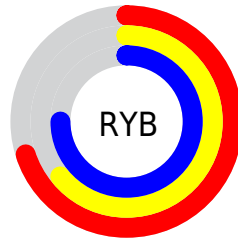

Conversions

Conversions Part 2

Format	Color
RYB	179, 164, 191
Decimal	11773119
CIELab	69.40, 10.53, -11.87
CIELCh	69, 15.870, 311.589
Yxy	39.8962, 0.3035, 0.2934
Android (android.graphics.Color)	4289963199 (0xFFB3A4BF)
YUV	171.5630, 9.5824, 6.5222
Hunter-Lab	63.1634, 6.0926, -7.2398

Details

The Decimal color **11773119** is a light color, and the websafe version is hex **9999CC**. A complement of this color would be **11583396**, and the grayscale version is **11250603**.

A 20% lighter version of the original color is **15457271**, and **8286346** is the 20% darker color. If you saturate the color by 10%, you get **11243967**, and if you desaturate by 10%, it is **12302271**.

Distribution

- Red (70%)
- Green (64%)
- Blue (75%)

- Red (70%)
- Yellow (64%)
- Blue (75%)

- Cyan (6%)
- Magenta (14%)
- Yellow (0%)
- Black (25%)

- Cyan (30%)
- Magenta (36%)
- Yellow (25%)

Brightness & Saturation Gradients