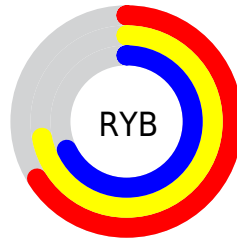

Conversions

Conversions Part 2

Format	Color
RYB	169, 183, 173
Decimal	11777961
CIELab	73.75, -3.95, 6.62
CIELCh	74, 7.715, 120.830
Yxy	46.3153, 0.3204, 0.3476
Android (android.graphics.Color)	4289968041 (0xFFB3B7A9)
YUV	180.2080, -5.5255, -1.0594
Hunter-Lab	68.0553, -7.1389, 9.1088

Details

The Decimal color **11777961** is a light color, and the websafe version is hex **CCCCCC**. A complement of this color would be **11381175**, and the grayscale version is **11842740**.

A 20% lighter version of the original color is **15462368**, and **8290933** is the 20% darker color. If you saturate the color by 10%, you get **11450263**, and if you desaturate by 10%, it is **12105659**.

Distribution

- Red (70%)
- Green (72%)
- Blue (66%)

- Red (66%)
- Yellow (72%)
- Blue (68%)

- Cyan (2%)
- Magenta (0%)
- Yellow (8%)
- Black (28%)

- Cyan (30%)
- Magenta (28%)
- Yellow (34%)
- Black (8%)

Brightness & Saturation Gradients