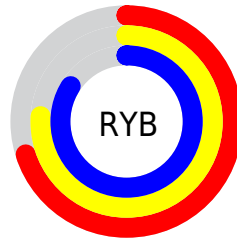

## Conversions Part 2

Format	Color
<b>RYB</b>	179, 193, 213
Decimal	11783381
CIELab	80.50, -6.51, -7.31
CIELCh	81, 9.783, 228.304
Yxy	57.5735, 0.2882, 0.3179
Android (android.graphics.Color)	4289973461 (0xFFB3CCD5)
YUV	197.5510, 7.6164, -16.2692
Hunter-Lab	75.8772, -10.0007, -2.6093

# Details

The Decimal color **11783381** is a light color, and the websafe version is hex **CCCCCC**. A complement of this color would be **14007475**, and the grayscale version is **12961221**.

A 20% lighter version of the original color is **15466495**, and **8296094** is the 20% darker color. If you saturate the color by 10%, you get **10405589**, and if you desaturate by 10%, it is **13161173**.

# Distribution

- Red (70%)
- Green (80%)
- Blue (84%)

- Red (70%)
- Yellow (76%)
- Blue (84%)

- Cyan (16%)
- Magenta (4%)
- Yellow (0%)
- Black (16%)

- Cyan (30%)
- Magenta (20%)
- Yellow (16%)