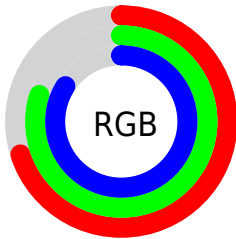

Distribution

- Red (70%)
- Green (80%)
- Blue (84%)