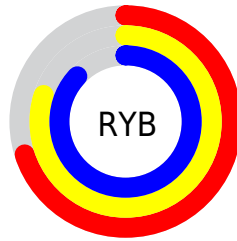

## Conversions Part 2

Format	Color
<a href="#">RYB</a>	<a href="#">179, 203, 223</a>
Decimal	<a href="#">11788247</a>
CIELab	<a href="#">85.64, -15.85, -0.81</a>
CIELCh	<a href="#">86, 15.867, 182.913</a>
Yxy	<a href="#">67.2654, 0.2880, 0.3384</a>
Android (android.graphics.Color)	<a href="#">4289978327</a> ( <a href="#">0xFFB3DFD7</a> )
YUV	<a href="#">208.9320, 2.9915, -26.2504</a>
Hunter-Lab	<a href="#">82.0155, -18.9405, 3.7299</a>

# Details

The Decimal color **11788247** is a light color, and the websafe version is hex **99CCCC**. A complement of this color would be **14660539**, and the grayscale version is **13750737**.

A 20% lighter version of the original color is **15466495**, and **8235168** is the 20% darker color. If you saturate the color by 10%, you get **10346451**, and if you desaturate by 10%, it is **13230043**.

# Distribution

- Red (70%)
- Green (87%)
- Blue (84%)

- Red (70%)
- Yellow (80%)
- Blue (87%)

- Cyan (20%)
- Magenta (0%)
- Yellow (4%)
- Black (13%)

- Cyan (30%)
- Magenta (13%)
- Yellow (16%)