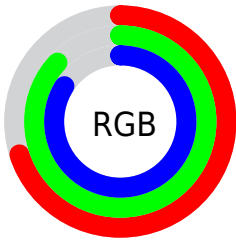

Distribution

- Red (70%)
- Green (87%)
- Blue (84%)