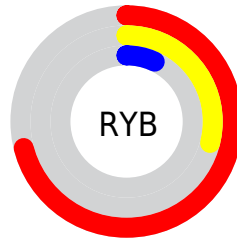

Conversions

Conversions Part 2

Format	Color
RYB	180, 75, 17
Decimal	11811857
CIELab	42.73, 46.91, 48.91
CIElCh	43, 67.770, 46.190
Yxy	12.9755, 0.5791, 0.3658
Android (android.graphics.Color)	4290001937 (0xFFB43C11)
YUV	90.9780, -36.4712, 78.0723
Hunter-Lab	36.0215, 38.7429, 22.0017

Details

The Decimal color **11811857** is a dark color, and the websafe version is hex **993300**. A complement of this color would be **1149364**, and the grayscale version is **5987163**.

A 20% lighter version of the original color is **15954242**, and **7798784** is the 20% darker color. If you saturate the color by 10%, you get **11808512**, and if you desaturate by 10%, it is **11815203**.

Distribution

Red (71%)

Green (24%)

Blue (7%)

Red (71%)

Yellow (29%)

Blue (7%)

Cyan (0%)

Magenta (67%)

Yellow (91%)

Black (29%)

Cyan (29%)

Magenta (76%)

Yellow (93%)

Brightness & Saturation Gradients

These gradients show how the Decimal color 11811857 changes by changing the brightness by 10 percent. The first figure shows a shift by +10% for each color and the second figure -10%.