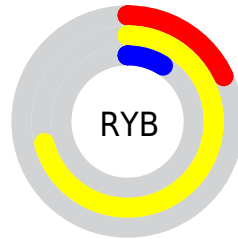

Conversions

Conversions Part 2

Format	Color
RYB	46, 180, 24
Decimal	11837720
CIELab	65.95, -6.37, 65.20
CIELCh	66, 65.507, 95.580
Yxy	35.2590, 0.4348, 0.4831
Android (android.graphics.Color)	4290027800 (0xFFB4A118)
YUV	151.0630, -62.6421, 25.3777
Hunter-Lab	59.3793, -8.5238, 35.5772

Details

The Decimal color **11837720** is a dark color, and the websafe version is hex **999900**. A complement of this color would be **1584052**, and the grayscale version is **10000536**.

A 20% lighter version of the original color is **15718229**, and **8089088** is the 20% darker color. If you saturate the color by 10%, you get **11837190**, and if you desaturate by 10%, it is **11838250**.

Distribution

Red (71%)

Green (63%)

Blue (9%)

Red (18%)

Yellow (71%)

Blue (9%)

Cyan (0%)

Magenta (11%)

Yellow (87%)

Black (29%)

Cyan (29%)

Magenta (37%)

Yellow (91%)

Brightness & Saturation Gradients

These gradients show how the Decimal color 11837720 changes by changing the brightness by 10 percent. The first figure shows a shift by +10% for each color and the second figure -10%.