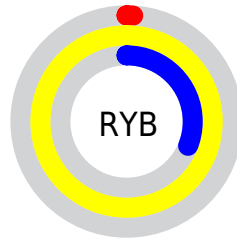

- Red (1%)
- Yellow (100%)
- Blue (31%)