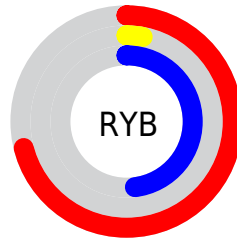

## Conversions Part 2

Format	Color
<a href="#">RYB</a>	<a href="#">181, 7, 122</a>
Decimal	<a href="#">11863930</a>
CIELab	<a href="#">40.21, 67.66, -15.65</a>
CIElCh	<a href="#">40, 69.447, 346.977</a>
Yxy	<a href="#">11.3809, 0.4237, 0.2130</a>
Android (android.graphics.Color)	<a href="#">4290054010 (0xFFB5077A)</a>
YUV	<a href="#">72.1360, 24.5830, 95.4737</a>
Hunter-Lab	<a href="#">33.7355, 60.7805, -10.5079</a>

# Details

The Decimal color **11863930** is a dark color, and the websafe version is hex **990066**. A complement of this color would be **505154**, and the grayscale version is **4737096**.

A 20% lighter version of the original color is **15816110**, and **8061001** is the 20% darker color. If you saturate the color by 10%, you get **11862136**, and if you desaturate by 10%, it is **11868544**.

# Distribution

- Red (71%)
- Green (3%)
- Blue (48%)

- Red (71%)
- Yellow (3%)
- Blue (48%)

- Cyan (0%)
- Magenta (96%)
- Yellow (33%)
- Black (29%)

- Cyan (29%)
- Magenta (97%)
- Yellow (52%)