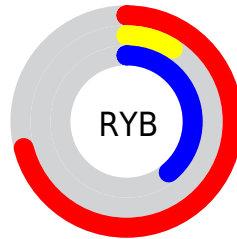

Conversions

Conversions Part 2

Format	Color
R_{YB}	181, 22, 99
Decimal	11867747
CIE Lab	40.08, 63.38, -1.41
CIE LCh	40, 63.397, 358.728
Yxy	11.2984, 0.4721, 0.2470
Android (android.graphics.Color)	4290057827 (0xFFB51663)
YUV	78.3190, 10.1957, 90.0512
Hunter-Lab	33.6131, 55.8561, 0.8684

Details

The Decimal color **11867747** is a dark color, and the websafe version is hex **CC0066**. A complement of this color would be **1488232**, and the grayscale version is **5131854**.

A 20% lighter version of the original color is **15882646**, and **7995445** is the 20% darker color. If you saturate the color by 10%, you get **11863130**, and if you desaturate by 10%, it is **11872364**.

Distribution

- Red (71%)
- Green (9%)
- Blue (39%)

- Red (71%)
- Yellow (9%)
- Blue (39%)

- Cyan (0%)
- Magenta (88%)
- Yellow (45%)
- Black (29%)

- Cyan (29%)
- Magenta (91%)
- Yellow (61%)

Brightness & Saturation Gradients