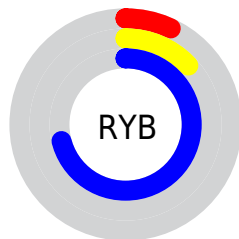

- Red (7%)
- Yellow (13%)
- Blue (71%)