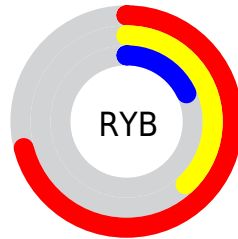

Conversions

Conversions Part 2

Format	Color
RYB	181, 98, 45
Decimal	11883309
CIELab	47.24, 37.30, 40.31
CIElCh	47, 54.916, 47.218
Yxy	16.1997, 0.5232, 0.3746
Android (android.graphics.Color)	4290073389 (0xFFB5532D)
YUV	107.9700, -31.0442, 64.0473
Hunter-Lab	40.2489, 29.8951, 21.6674

Details

The Decimal color **11883309** is a dark color, and the websafe version is hex **CC6633**. A complement of this color would be **2985909**, and the grayscale version is **7105644**.

A 20% lighter version of the original color is **15894365**, and **8003840** is the 20% darker color. If you saturate the color by 10%, you get **11879963**, and if you desaturate by 10%, it is **11886655**.

Distribution

- Red (71%)
- Green (33%)
- Blue (18%)

- Red (71%)
- Yellow (38%)
- Blue (18%)

- Cyan (0%)
- Magenta (54%)
- Yellow (75%)
- Black (29%)

- Cyan (29%)
- Magenta (67%)
- Yellow (82%)

Brightness & Saturation Gradients