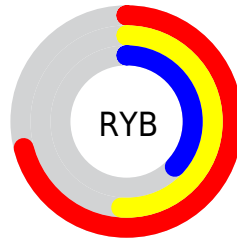

Conversions

Conversions Part 2

Format	Color
RYB	181, 131, 94
Decimal	11892830
CIELab	56.15, 20.87, 24.01
CIELCh	56, 31.813, 49.008
Yxy	24.0649, 0.4235, 0.3667
Android (android.graphics.Color)	4290082910 (0xFFB5785E)
YUV	135.2750, -20.3486, 40.1008
Hunter-Lab	49.0559, 15.2822, 17.6967

Details

The Decimal color **11892830** is a dark color, and the websafe version is hex **996633**. A complement of this color would be **6200245**, and the grayscale version is **8882055**.

A 20% lighter version of the original color is **15707537**, and **8210223** is the 20% darker color. If you saturate the color by 10%, you get **11889484**, and if you desaturate by 10%, it is **11896176**.

Distribution

- Red (71%)
- Green (47%)
- Blue (37%)

- Red (71%)
- Yellow (51%)
- Blue (37%)

- Cyan (0%)
- Magenta (34%)
- Yellow (48%)
- Black (29%)

- Cyan (29%)
- Magenta (53%)
- Yellow (63%)

Brightness & Saturation Gradients