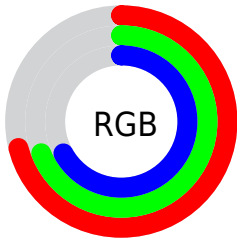

Distribution

- Red (71%)
- Green (69%)
- Blue (67%)