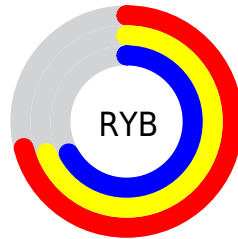

Conversions

Conversions Part 2

Format	Color
RYB	181, 177, 172
Decimal	11906988
CIELab	71.87, 1.59, 2.28
CIELCh	72, 2.784, 55.146
Yxy	43.4623, 0.3205, 0.3330
Android (android.graphics.Color)	4290097068 (0xFFB5AFAC)
YUV	176.4520, -2.1948, 3.9886
Hunter-Lab	65.9259, -2.1055, 5.4853

Details

The Decimal color **11906988** is a light color, and the websafe version is hex **999999**. A complement of this color would be **11317941**, and the grayscale version is **11579568**.

A 20% lighter version of the original color is **15591139**, and **8420216** is the 20% darker color. If you saturate the color by 10%, you get **11903898**, and if you desaturate by 10%, it is **11910078**.

Distribution

- Red (71%)
- Green (69%)
- Blue (67%)

- Red (71%)
- Yellow (69%)
- Blue (67%)

- Cyan (0%)
- Magenta (3%)
- Yellow (5%)
- Black (29%)

- Cyan (29%)
- Magenta (31%)
- Yellow (33%)

Brightness & Saturation Gradients