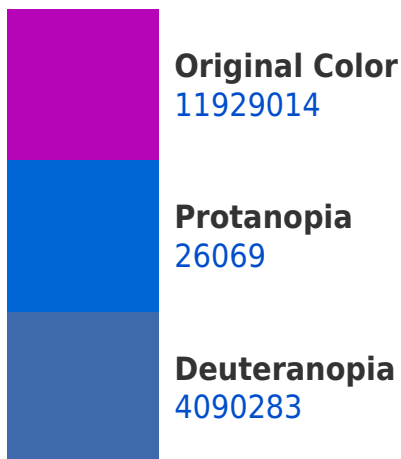

These gradients show how the Decimal color 11929014 changes by changing the brightness by 10 percent. The first figure shows a shift by +10% for each color and the second figure -10%.

Similar to the brightness gradients but the following saturation gradients show a change of the Decimal color 11929014 by changing the saturation by 10% instead.

White Background

This preview shows how the Decimal color 11929014 looks on a white background.

Color Contrast Check

Large Text (above 18pt) WCAG AA ✓ Pass

Any Text WCAG AA ✓ Pass

Large Text (above 18pt) WCAG AAA ✓ Pass

Decimal 11929014 Background

This preview shows how black text looks on a background with the Decimal color 11929014.

This preview shows how white text looks on a background with the Decimal color 11929014.

Dichromacy

Tritanopia
11225164

Trichromacy

Original Color

11929014

Protanomaly

4342474

Deuteranomaly