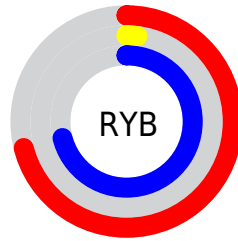

- Red (71%)
- Yellow (2%)
- Blue (71%)