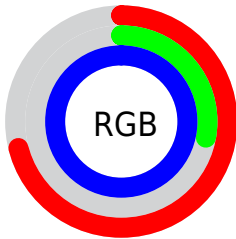

Distribution

- Red (71%)
- Green (28%)
- Blue (100%)