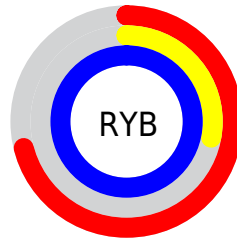

## Conversions Part 2

Format	Color
<a href="#">RYB</a>	<a href="#">182, 72, 255</a>
Decimal	<a href="#">11946239</a>
CIELab	<a href="#">53.81, 72.70, -71.89</a>
CIELCh	<a href="#">54, 102.246, 315.322</a>
Yxy	<a href="#">21.7998, 0.2507, 0.1378</a>
Android (android.graphics.Color)	<a href="#">4290136319</a> ( <a href="#">0xFFB648FF</a> )
YUV	<a href="#">125.7520, 63.7193, 49.3295</a>
Hunter-Lab	<a href="#">46.6903, 69.9101, -90.1442</a>

# Details

The Decimal color **11946239** is a light color, and the websafe version is hex **CC33FF**. The color can be described as light washed purple. A complement of this color would be **9568072**, and the grayscale version is **8224125**.

A 20% lighter version of the original color is **15892991**, and **8061125** is the 20% darker color. If you saturate the color by 10%, you get **11284479**, and if you desaturate by 10%, it is **12608255**.

# Distribution

- Red (71%)
- Green (28%)
- Blue (100%)

- Red (71%)
- Yellow (28%)
- Blue (100%)

- Cyan (29%)
- Magenta (72%)
- Yellow (0%)
- Black (0%)

- Cyan (29%)
- Magenta (72%)
- Yellow (0%)