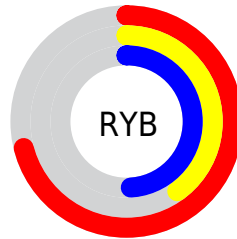

Conversions

Conversions Part 2

Format	Color
R_{YB}	182, 101, 125
Decimal	11953533
CIE _{Lab}	52.66, 35.36, 1.11
CIE _{LCh}	53, 35.373, 1.795
Yxy	20.7331, 0.3931, 0.2948
Android (android.graphics.Color)	4290143613 (0xFFB6657D)
YUV	127.9550, -1.4568, 47.3975
Hunter-Lab	45.5336, 28.6964, 3.2963

Details

The Decimal color **11953533** is a dark color, and the websafe version is hex **CC6699**. A complement of this color would be **6665886**, and the grayscale version is **8421504**.

A 20% lighter version of the original color is **15768242**, and **8336204** is the 20% darker color. If you saturate the color by 10%, you get **11948912**, and if you desaturate by 10%, it is **11958154**.

Distribution

- Red (71%)
- Green (40%)
- Blue (49%)

- Red (71%)
- Yellow (40%)
- Blue (49%)

- Cyan (0%)
- Magenta (45%)
- Yellow (31%)
- Black (29%)

- Cyan (29%)
- Magenta (60%)
- Yellow (51%)

Brightness & Saturation Gradients