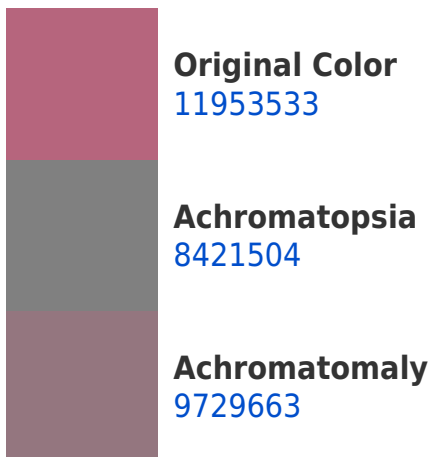

Details

The Decimal color **11953533** is a dark color, and the websafe version is hex **CC6699**. A complement of this color would be **6665886**, and the grayscale version is **8421504**.

A 20% lighter version of the original color is **15768242**, and **8336204** is the 20% darker color. If you saturate the color by 10%, you get **11948912**, and if you desaturate by 10%, it is **11958154**.

This preview shows how black text looks on a background with the Decimal color 11953533.

This preview shows how white text looks on a background with the Decimal color 11953533.

Color Blindness Simulation

Dichromacy

Original Color
11953533

Protanopia
8158603

Deuteranopia
9206393

Tritanopia
11888495

Trichromacy

Monochromacy

CSS Examples

Text

The CSS property to change the color of the text to Decimal 11953533 is called "color". The color property can be set on classes, ids or directly on the HTML element.

This example shows how text in the color #B6657D looks like.