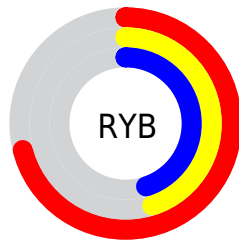

Conversions

Conversions Part 2

Format	Color
R _Y B	182, 116, 115
Decimal	11957363
CIE Lab	55.76, 25.87, 11.41
CIE LCh	56, 28.273, 23.812
Yxy	23.6737, 0.4000, 0.3307
Android (android.graphics.Color)	4290147443 (0xFFB67473)
YUV	135.6200, -10.1657, 40.6753
Hunter-Lab	48.6556, 19.8907, 10.5649

Details

The Decimal color **11957363** is a dark color, and the websafe version is hex **996666**. A complement of this color would be **7583158**, and the grayscale version is **8947848**.

A 20% lighter version of the original color is **15772071**, and **8340291** is the 20% darker color. If you saturate the color by 10%, you get **11952737**, and if you desaturate by 10%, it is **11961989**.

Distribution

- Red (71%)
- Green (45%)
- Blue (45%)

- Red (71%)
- Yellow (45%)
- Blue (45%)

- Cyan (0%)
- Magenta (36%)
- Yellow (37%)
- Black (29%)

- Cyan (29%)
- Magenta (55%)
- Yellow (55%)

Brightness & Saturation Gradients