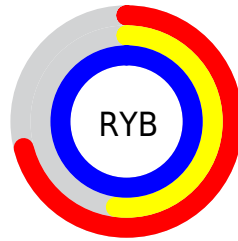

## Conversions Part 2

Format	Color
<a href="#">RYB</a>	<a href="#">182, 132, 255</a>
Decimal	<a href="#">11961599</a>
CIELab	<a href="#">64.70, 43.57, -54.43</a>
CIELCh	<a href="#">65, 69.716, 308.675</a>
Yxy	<a href="#">33.6676, 0.2562, 0.1892</a>
Android (android.graphics.Color)	<a href="#">4290151679</a> ( <a href="#">0xFFB684FF</a> )
YUV	<a href="#">160.9720, 46.3558, 18.4416</a>
Hunter-Lab	<a href="#">58.0238, 38.7162, -60.2405</a>

# Details

The Decimal color **11961599** is a light color, and the websafe version is hex **CC99FF**. A complement of this color would be **13500292**, and the grayscale version is **10592673**.

A 20% lighter version of the original color is **15776511**, and **8278470** is the 20% darker color. If you saturate the color by 10%, you get **10972159**, and if you desaturate by 10%, it is **12951295**.

# Distribution

- Red (71%)
- Green (52%)
- Blue (100%)

- Red (71%)
- Yellow (52%)
- Blue (100%)

- Cyan (29%)
- Magenta (48%)
- Yellow (0%)
- Black (0%)

- Cyan (29%)
- Magenta (48%)
- Yellow (0%)