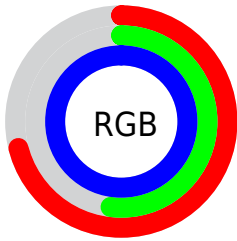

## Conversions Part 2

Format	Color
<a href="#">RYB</a>	<a href="#">182, 132, 255</a>
Decimal	<a href="#">11961599</a>
CIELab	<a href="#">64.70, 43.57, -54.43</a>
CIELCh	<a href="#">65, 69.716, 308.675</a>
Yxy	<a href="#">33.6676, 0.2562, 0.1892</a>
Android (android.graphics.Color)	<a href="#">4290151679</a> ( <a href="#">0xFFB684FF</a> )
YUV	<a href="#">160.9720, 46.3558, 18.4416</a>
Hunter-Lab	<a href="#">58.0238, 38.7162, -60.2405</a>

# Details

The Decimal color **11961599** is a light color, and the websafe version is hex **CC99FF**. A complement of this color would be **13500292**, and the grayscale version is **10592673**.

A 20% lighter version of the original color is **15776511**, and **8278470** is the 20% darker color. If you saturate the color by 10%, you get **10972159**, and if you desaturate by 10%, it is **12951295**.

# Distribution

- Red (71%)
- Green (52%)
- Blue (100%)

- Red (71%)
- Yellow (52%)
- Blue (100%)

- Cyan (29%)
- Magenta (48%)
- Yellow (0%)
- Black (0%)

- Cyan (29%)
- Magenta (48%)
- Yellow (0%)