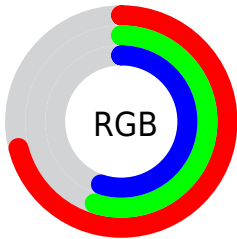

Distribution

Red (71%)

Green (55%)

Blue (55%)