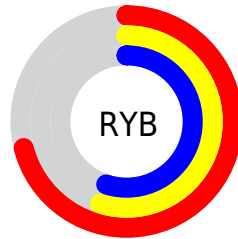

## Conversions Part 2

Format	Color
<a href="#">RYB</a>	<a href="#">182, 139, 139</a>
Decimal	<a href="#">11963275</a>
CIELab	<a href="#">61.89, 16.34, 6.33</a>
CIElCh	<a href="#">62, 17.523, 21.166</a>
Yxy	<a href="#">30.2744, 0.3608, 0.3291</a>
Android (android.graphics.Color)	<a href="#">4290153355 (0xFFB68B8B)</a>
YUV	<a href="#">151.8570, -6.3385, 26.4354</a>
Hunter-Lab	<a href="#">55.0222, 11.3657, 7.7827</a>

# Details

The Decimal color **11963275** is a light color, and the websafe version is hex **CC9999**. A complement of this color would be **9156278**, and the grayscale version is **10000536**.

A 20% lighter version of the original color is **15712704**, and **8411481** is the 20% darker color. If you saturate the color by 10%, you get **11958649**, and if you desaturate by 10%, it is **11967901**.

# Distribution

Red (71%)

Green (55%)

Blue (55%)

Red (71%)

Yellow (55%)

Blue (55%)

Cyan (0%)