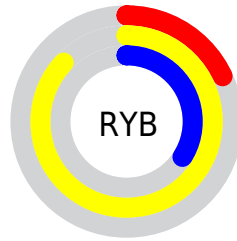

## Conversions Part 2

Format	Color
<a href="#">RYB</a>	<a href="#">46, 222, 86</a>
Decimal	<a href="#">11984430</a>
CIELab	<a href="#">83.12, -34.94, 74.46</a>
CIELCh	<a href="#">83, 82.245, 115.137</a>
Yxy	<a href="#">62.3849, 0.3810, 0.5177</a>
Android (android.graphics.Color)	<a href="#">4290174510 (0xFFB6DE2E)</a>
YUV	<a href="#">189.9760, -70.9802, -6.9950</a>
Hunter-Lab	<a href="#">78.9841, -34.4774, 46.1258</a>

# Details

The Decimal color **11984430** is a dark color, and the websafe version is hex **99CC00**. The color can be described as middle washed chartreuse. A complement of this color would be **5648094**, and the grayscale version is **12566463**.

A 20% lighter version of the original color is **15859563**, and **8169216** is the 20% darker color. If you saturate the color by 10%, you get **11656728**, and if you desaturate by 10%, it is **12312132**.

# Distribution

Red (71%)

Green (87%)

Blue (18%)

Red (18%)

Yellow (87%)

Blue (34%)

Cyan (18%)