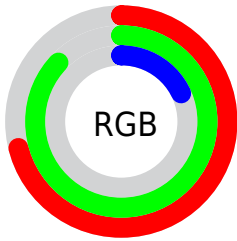

Distribution

Red (71%)

Green (87%)

Blue (18%)