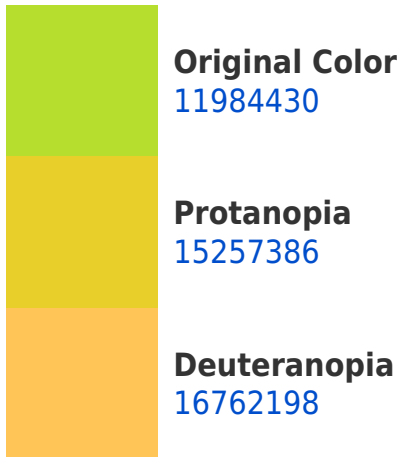

Color Blindness Simulation

Color vision deficiency is a very complex topic, and I could not describe the different causes any better than Wikipedia does, so if you want to learn more, you should check out their [article about color blindness](#).

Dichromacy