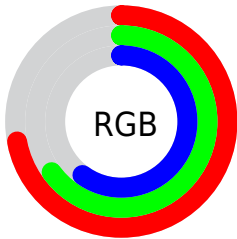

Distribution

Red (72%)

Green (65%)

Blue (60%)