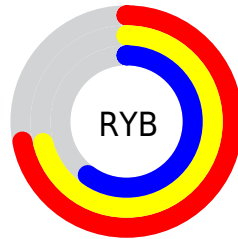

## Conversions Part 2

Format	Color
<a href="#">RYB</a>	<a href="#">184, 180, 152</a>
Decimal	<a href="#">12101528</a>
CIELab	<a href="#">69.54, 3.65, 9.98</a>
CIELCh	<a href="#">70, 10.633, 69.897</a>
Yxy	<a href="#">40.0948, 0.3422, 0.3495</a>
Android (android.graphics.Color)	<a href="#">4290291608</a> ( <a href="#">0xFFB8A798</a> )
YUV	<a href="#">170.3730, -9.0579, 11.9509</a>
Hunter-Lab	<a href="#">63.3204, -0.1557, 11.2001</a>

# Details

The Decimal color **12101528** is a light color, and the websafe version is hex **999999**. A complement of this color would be **10004920**, and the grayscale version is **11184810**.

A 20% lighter version of the original color is **15785678**, and **8614757** is the 20% darker color. If you saturate the color by 10%, you get **12098950**, and if you desaturate by 10%, it is **12104106**.

# Distribution

Red (72%)

Green (65%)

Blue (60%)

Red (72%)

Yellow (71%)

Blue (60%)

Cyan (0%)