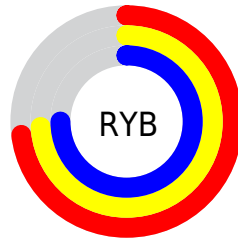

Conversions

Conversions Part 2

Format	Color
RYB	185, 188, 191
Decimal	12173247
CIELab	76.88, -2.07, -0.73
CIELCh	77, 2.194, 199.475
Yxy	51.3375, 0.3079, 0.3290
Android (android.graphics.Color)	4290363327 (0xFFB9BFBF)
YUV	189.2060, 0.8844, -3.6887
Hunter-Lab	71.6502, -5.7013, 3.2634

Details

The Decimal color **12173247** is a light color, and the websafe version is hex **CCCCCC**. A complement of this color would be **12564921**, and the grayscale version is **12434877**.

A 20% lighter version of the original color is **15857655**, and **8686218** is the 20% darker color. If you saturate the color by 10%, you get **10928063**, and if you desaturate by 10%, it is **13418431**.

Distribution

- Red (73%)
- Green (75%)
- Blue (75%)

- Red (73%)
- Yellow (74%)
- Blue (75%)

- Cyan (3%)
- Magenta (0%)
- Yellow (0%)
- Black (25%)

- Cyan (27%)
- Magenta (25%)
- Yellow (25%)

Brightness & Saturation Gradients