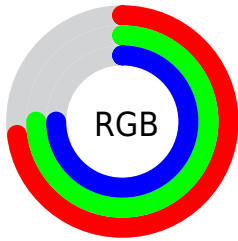

Distribution

- Red (73%)
- Green (75%)
- Blue (75%)