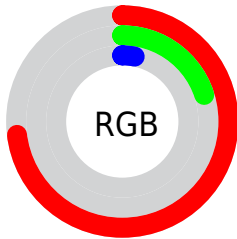

Distribution

Red (73%)

Green (20%)

Blue (3%)