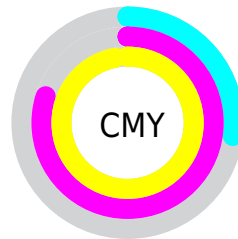

## Conversions Part 2

<b>Format</b>	<b>Color</b>
<a href="#">RYB</a>	<a href="#">187, 66, 8</a>
Decimal	<a href="#">12268552</a>
CIELab	<a href="#">42.82, 52.36, 52.44</a>
CIELCh	<a href="#">43, 74.103, 45.041</a>
Yxy	<a href="#">13.0383, 0.5979, 0.3582</a>
Android (android.graphics.Color)	<a href="#">4290458632</a> ( <a href="#">0xFFBB3408</a> )
YUV	<a href="#">87.3490, -39.1191, 87.3939</a>
Hunter-Lab	<a href="#">36.1086, 44.4052, 22.6501</a>

# Details

The Decimal color **12268552** is a dark color, and the websafe version is hex **CC3300**. A complement of this color would be **561083**, and the grayscale version is **5789784**.

A 20% lighter version of the original color is **16476988**, and **8192000** is the 20% darker color. If you saturate the color by 10%, you get **12267008**, and if you desaturate by 10%, it is **12272155**.

# Distribution

Red (73%)

Green (20%)

Blue (3%)

Red (73%)

Yellow (26%)

Blue (3%)

Cyan (0%)

Magenta (72%)

Yellow (96%)

Black (27%)

Cyan (27%)

Magenta (80%)

Yellow (97%)