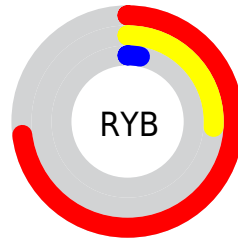

## Conversions Part 2

<b>Format</b>	<b>Color</b>
<a href="#">RYB</a>	<a href="#">187, 66, 8</a>
Decimal	<a href="#">12268552</a>
CIELab	<a href="#">42.82, 52.36, 52.44</a>
CIELCh	<a href="#">43, 74.103, 45.041</a>
Yxy	<a href="#">13.0383, 0.5979, 0.3582</a>
Android (android.graphics.Color)	<a href="#">4290458632</a> ( <a href="#">0xFFBB3408</a> )
YUV	<a href="#">87.3490, -39.1191, 87.3939</a>
Hunter-Lab	<a href="#">36.1086, 44.4052, 22.6501</a>

# Details

The Decimal color **12268552** is a dark color, and the websafe version is hex **CC3300**. A complement of this color would be **561083**, and the grayscale version is **5789784**.

A 20% lighter version of the original color is **16476988**, and **8192000** is the 20% darker color. If you saturate the color by 10%, you get **12267008**, and if you desaturate by 10%, it is **12272155**.

# Distribution

Red (73%)

Green (20%)

Blue (3%)

Red (73%)

Yellow (26%)

Blue (3%)

Cyan (0%)