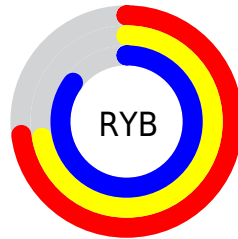

Conversions

Conversions Part 2

Format	Color
RYB	187, 183, 216
Decimal	12302296
CIELab	75.69, 7.92, -16.05
CIELCh	76, 17.896, 296.261
Yxy	49.3896, 0.2912, 0.2887
Android (android.graphics.Color)	4290492376 (0xFFBBB7D8)
YUV	187.9580, 13.8247, -0.8402
Hunter-Lab	70.2778, 3.5571, -11.4414

Details

The Decimal color **12302296** is a light color, and the websafe version is hex **CCCCFF**. A complement of this color would be **13949111**, and the grayscale version is **12369084**.

A 20% lighter version of the original color is **15986687**, and **8815265** is the 20% darker color. If you saturate the color by 10%, you get **11051480**, and if you desaturate by 10%, it is **13553112**.

Distribution

- Red (73%)
- Green (72%)
- Blue (85%)

- Red (73%)
- Yellow (72%)
- Blue (85%)

- Cyan (13%)
- Magenta (15%)
- Yellow (0%)
- Black (15%)

- Cyan (27%)
- Magenta (28%)
- Yellow (15%)

Brightness & Saturation Gradients