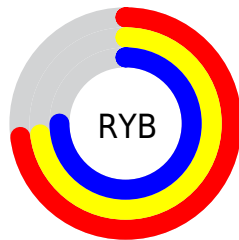

Conversions

Conversions Part 2

Format	Color
RYB	187, 186, 191
Decimal	12303039
CIELab	75.73, 1.29, -2.41
CIELCh	76, 2.731, 298.165
Yxy	49.4442, 0.3097, 0.3227
Android (android.graphics.Color)	4290493119 (0xFFBBBABF)
YUV	186.8690, 2.0366, 0.1149
Hunter-Lab	70.3166, -2.5850, 1.7226

Details

The Decimal color **12303039** is a light color, and the websafe version is hex **CCCCCC**. A complement of this color would be **12500922**, and the grayscale version is **12303291**.

A 20% lighter version of the original color is **15987447**, and **8816010** is the 20% darker color. If you saturate the color by 10%, you get **11315135**, and if you desaturate by 10%, it is **13290943**.

Distribution

- Red (73%)
- Green (73%)
- Blue (75%)

- Red (73%)
- Yellow (73%)
- Blue (75%)

- Cyan (2%)
- Magenta (3%)
- Yellow (0%)
- Black (25%)

- Cyan (27%)
- Magenta (27%)
- Yellow (25%)

Brightness & Saturation Gradients