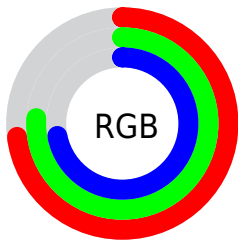

Distribution

- Red (73%)
- Green (76%)
- Blue (72%)