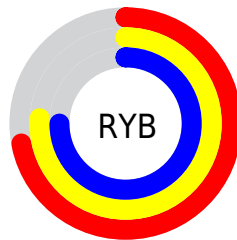

Conversions

Conversions Part 2

Format	Color
RYB	183, 194, 190
Decimal	12305079
CIELab	77.62, -4.44, 4.68
CIELCh	78, 6.453, 133.477
Yxy	52.5673, 0.3153, 0.3429
Android (android.graphics.Color)	4290495159 (0xFFBBC2B7)
YUV	190.6530, -3.7729, -3.2037
Hunter-Lab	72.5033, -7.8881, 7.9028

Details

The Decimal color **12305079** is a light color, and the websafe version is hex **CCCCCC**. A complement of this color would be **12498882**, and the grayscale version is **12566463**.

A 20% lighter version of the original color is **15989487**, and **8817794** is the 20% darker color. If you saturate the color by 10%, you get **11518628**, and if you desaturate by 10%, it is **13091530**.

Distribution

- Red (73%)
- Green (76%)
- Blue (72%)

- Red (72%)
- Yellow (76%)
- Blue (75%)

- Cyan (4%)
- Magenta (0%)
- Yellow (6%)
- Black (24%)

- Cyan (27%)
- Magenta (24%)
- Yellow (28%)

Brightness & Saturation Gradients