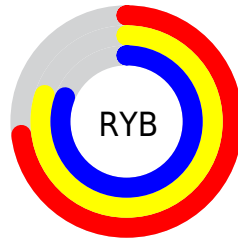

Red (73%)

Yellow (80%)

Blue (81%)