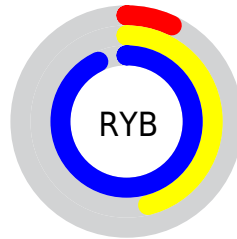

- Red (7%)
- Yellow (46%)
- Blue (93%)