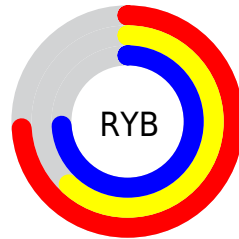

Conversions

Conversions Part 2

Format	Color
RYB	188, 158, 188
Decimal	12361404
CIELab	68.59, 16.36, -11.33
CIELCh	69, 19.902, 325.296
Yxy	38.7759, 0.3145, 0.2901
Android (android.graphics.Color)	4290551484 (0xFFBC9EBC)
YUV	170.3900, 8.6817, 15.4440
Hunter-Lab	62.2703, 11.5446, -6.7271

Details

The Decimal color **12361404** is a light color, and the websafe version is hex **CC99CC**. A complement of this color would be **10402974**, and the grayscale version is **11184810**.

A 20% lighter version of the original color is **16045556**, and **8874631** is the 20% darker color. If you saturate the color by 10%, you get **12356540**, and if you desaturate by 10%, it is **12366268**.

Distribution

Red (74%)

Green (62%)

Blue (74%)

Red (74%)

Yellow (62%)

Blue (74%)

Cyan (0%)

Magenta (16%)

Yellow (0%)

Black (26%)

Cyan (26%)

Magenta (38%)

Yellow (26%)

Brightness & Saturation Gradients

These gradients show how the Decimal color 12361404 changes by changing the brightness by 10 percent. The first figure shows a shift by +10% for each color and the second figure -10%.