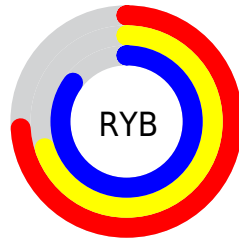

Conversions

Conversions Part 2

Format	Color
RYB	188, 179, 218
Decimal	12366810
CIELab	74.82, 10.85, -18.44
CIELCh	75, 21.397, 300.457
Yxy	47.9935, 0.2904, 0.2815
Android (android.graphics.Color)	4290556890 (0xFFBCB3DA)
YUV	186.1370, 15.7085, 1.6339
Hunter-Lab	69.2774, 6.3424, -13.9678

Details

The Decimal color **12366810** is a light color, and the websafe version is hex **CCCCFF**. A complement of this color would be **13753011**, and the grayscale version is **12237498**.

A 20% lighter version of the original color is **16051199**, and **8814243** is the 20% darker color. If you saturate the color by 10%, you get **11247066**, and if you desaturate by 10%, it is **13486554**.

Distribution

- Red (74%)
- Green (70%)
- Blue (85%)

- Red (74%)
- Yellow (70%)
- Blue (85%)

- Cyan (14%)
- Magenta (18%)
- Yellow (0%)
- Black (15%)

- Cyan (26%)
- Magenta (30%)
- Yellow (15%)

Brightness & Saturation Gradients