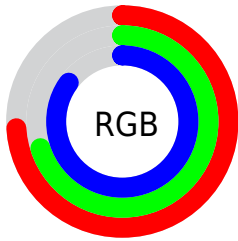

Distribution

- Red (74%)
- Green (70%)
- Blue (85%)