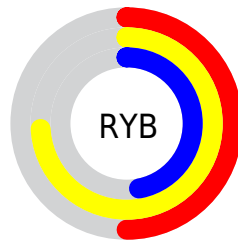

Conversions

Conversions Part 2

Format	Color
RYB	127, 188, 120
Decimal	12367480
CIELab	73.22, -7.23, 32.35
CIELCh	73, 33.150, 102.591
Yxy	45.5033, 0.3689, 0.4108
Android (android.graphics.Color)	4290557560 (0xFFBCB678)
YUV	176.7260, -27.9659, 9.8873
Hunter-Lab	67.4562, -9.9336, 25.7741

Details

The Decimal color **12367480** is a light color, and the websafe version is hex **CCCC99**. A complement of this color would be **7896764**, and the grayscale version is **11645361**.

A 20% lighter version of the original color is **16117421**, and **8814918** is the 20% darker color. If you saturate the color by 10%, you get **12366949**, and if you desaturate by 10%, it is **12368011**.

Distribution

Red (74%)

Green (71%)

Blue (47%)

Red (50%)

Yellow (74%)

Blue (47%)

Cyan (0%)