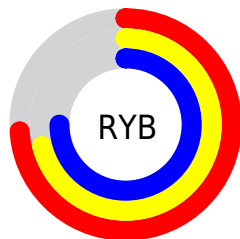

- Red (74%)
- Yellow (71%)
- Blue (75%)