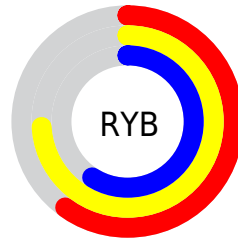

Conversions

Conversions Part 2

Format	Color
RYB	152, 188, 150
Decimal	12368534
CIELab	74.83, -5.31, 18.55
CIELCh	75, 19.295, 105.961
Yxy	48.0112, 0.3432, 0.3762
Android (android.graphics.Color)	4290558614 (0xFFBCBA96)
YUV	182.4940, -16.0195, 4.8288
Hunter-Lab	69.2901, -8.4158, 17.8590

Details

The Decimal color **12368534** is a light color, and the websafe version is hex **CCCC99**. A complement of this color would be **9869500**, and the grayscale version is **12040119**.

A 20% lighter version of the original color is **16052940**, and **8815971** is the 20% darker color. If you saturate the color by 10%, you get **12368259**, and if you desaturate by 10%, it is **12368809**.

Distribution

Red (74%)

Green (73%)

Blue (59%)

Red (60%)

Yellow (74%)

Blue (59%)

Cyan (0%)

Magenta (1%)

Yellow (20%)

Black (26%)

Cyan (26%)

Magenta (27%)

Yellow (41%)

Brightness & Saturation Gradients

These gradients show how the Decimal color 12368534 changes by changing the brightness by 10 percent. The first figure shows a shift by +10% for each color and the second figure -10%.