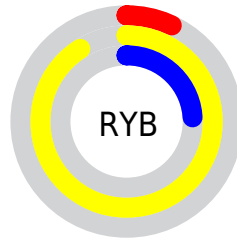

## Conversions Part 2

Format	Color
<a href="#">RYB</a>	<a href="#">18, 231, 61</a>
Decimal	<a href="#">12379922</a>
CIELab	<a href="#">85.95, -37.37, 82.43</a>
CIELCh	<a href="#">86, 90.502, 114.386</a>
Yxy	<a href="#">67.8869, 0.3850, 0.5288</a>
Android (android.graphics.Color)	<a href="#">4290570002 (0xFFBCE712)</a>
YUV	<a href="#">193.8610, -86.6995, -5.1401</a>
Hunter-Lab	<a href="#">82.3935, -37.1145, 49.7089</a>

# Details

The Decimal color **12379922** is a dark color, and the websafe version is hex **CCFF33**. The color can be described as middle washed chartreuse. A complement of this color would be **4002535**, and the grayscale version is **12829635**.

A 20% lighter version of the original color is **16318302**, and **8498944** is the 20% darker color. If you saturate the color by 10%, you get **12117760**, and if you desaturate by 10%, it is **12707625**.

# Distribution

Red (74%)

Green (91%)

Blue (7%)

Red (7%)

Yellow (91%)

Blue (24%)

Cyan (19%)