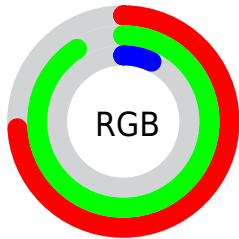

Distribution

Red (74%)

Green (91%)

Blue (7%)