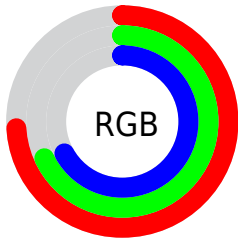

Distribution

Red (74%)

Green (68%)

Blue (67%)