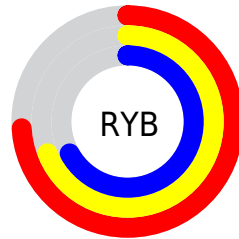

## Conversions Part 2

Format	Color
<a href="#">RYB</a>	<a href="#">189, 175, 171</a>
Decimal	<a href="#">12431019</a>
CIELab	<a href="#">72.25, 4.85, 3.47</a>
CIELCh	<a href="#">72, 5.967, 35.568</a>
Yxy	<a href="#">44.0312, 0.3287, 0.3330</a>
Android (android.graphics.Color)	<a href="#">4290621099</a> ( <a href="#">0xFFBDAEAB</a> )
YUV	<a href="#">178.1430, -3.5215, 9.5216</a>
Hunter-Lab	<a href="#">66.3560, 0.8209, 6.4773</a>

# Details

The Decimal color **12431019** is a light color, and the websafe version is hex **999999**. A complement of this color would be **11254461**, and the grayscale version is **11711154**.

A 20% lighter version of the original color is **16115170**, and **8944247** is the 20% darker color. If you saturate the color by 10%, you get **12426904**, and if you desaturate by 10%, it is **12435134**.

# Distribution

Red (74%)

Green (68%)

Blue (67%)

Red (74%)

Yellow (69%)

Blue (67%)

Cyan (0%)