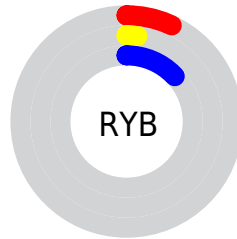

Conversions

Conversions Part 2

Format	Color
RYB	19, 6, 34
Decimal	1246754
CIELab	3.47, 10.54, -14.95
CIElCh	3, 18.292, 305.178
Yxy	0.3842, 0.2430, 0.1500
Android (android.graphics.Color)	4279436834 (0xFF130622)
YUV	13.0790, 10.3141, 5.1927
Hunter-Lab	6.1983, 7.0774, -10.5329

Details

The Decimal color **1246754** is a dark color, and the websafe version is hex **000033**. A complement of this color would be **1384966**, and the grayscale version is **855309**.

A 20% lighter version of the original color is **4010830**, and **0** is the 20% darker color. If you saturate the color by 10%, you get **1114914**, and if you desaturate by 10%, it is **1378594**.

Distribution

- Red (7%)
- Green (2%)
- Blue (13%)

- Red (7%)
- Yellow (2%)
- Blue (13%)

- Cyan (44%)
- Magenta (82%)
- Yellow (0%)
- Black (87%)

- Cyan (93%)
- Magenta (98%)
- Yellow (87%)

Brightness & Saturation Gradients