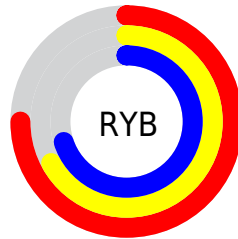

Color

Decimal(12495795)

Conversions

Conversions Part 1

Format	Color
Hex	BEABB3
RGB	190, 171, 179
RGB Percent	75%, 67%, 70%
CMY	0.2549, 0.3294, 0.2980
CMYK	0.00, 0.10, 0.06, 0.25
HSL	335°, 13%, 71%
HSV	335°, 10%, 75%
XYZ	43.9348, 43.3276, 48.6953
YIQ	177.5930, 8.7560, 6.5160

Conversions

Conversions Part 2

Format	Color
RYB	190, 171, 179
Decimal	12495795
CIELab	71.78, 8.25, -1.61
CIELCh	72, 8.405, 348.978
Yxy	43.3276, 0.3232, 0.3187
Android (android.graphics.Color)	4290685875 (0xFFBEABB3)
YUV	177.5930, 0.6937, 10.8809
Hunter-Lab	65.8237, 3.9503, 2.2149

Details

The Decimal color **12495795** is a light color, and the websafe version is hex **999999**. A complement of this color would be **11255478**, and the grayscale version is **11711154**.

A 20% lighter version of the original color is **16179947**, and **9009022** is the 20% darker color. If you saturate the color by 10%, you get **12490920**, and if you desaturate by 10%, it is **12500670**.

Distribution

Red (75%)

Green (67%)

Blue (70%)

Red (75%)

Yellow (67%)

Blue (70%)

Cyan (0%)