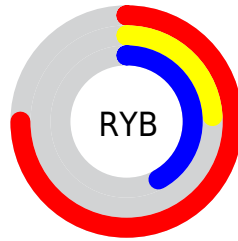

# Details

The Decimal color **12598634** is a dark color, and the websafe version is hex **CC3366**. The color can be described as dark muted rose. A complement of this color would be **4046995**, and the grayscale version is **6908265**.

A 20% lighter version of the original color is **16545181**, and **8716347** is the 20% darker color. If you saturate the color by 10%, you get **12593757**, and if you desaturate by 10%, it is **12603511**.

# Distribution

Red (75%)

Green (24%)

Blue (42%)

Red (75%)

Yellow (24%)

Blue (42%)

Cyan (0%)