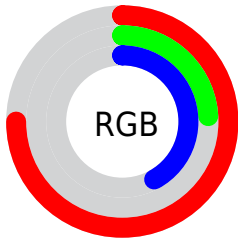

Distribution

Red (75%)

Green (24%)

Blue (42%)