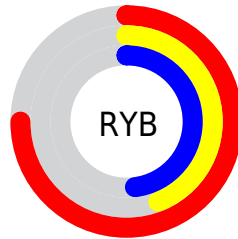

Conversions

Conversions Part 2

Format	Color
RYB	192, 112, 122
Decimal	12611706
CIELab	56.29, 32.76, 8.27
CIELCh	56, 33.784, 14.162
Yxy	24.1999, 0.4048, 0.3155
Android (android.graphics.Color)	4290801786 (0xFFC0707A)
YUV	137.0600, -7.4246, 48.1824
Hunter-Lab	49.1934, 26.5602, 8.5864

Details

The Decimal color **12611706** is a dark color, and the websafe version is hex **CC6666**. A complement of this color would be **7389366**, and the grayscale version is **9013641**.

A 20% lighter version of the original color is **16426414**, and **8928842** is the 20% darker color. If you saturate the color by 10%, you get **12606825**, and if you desaturate by 10%, it is **12616587**.

Distribution

Red (75%)

Green (44%)

Blue (48%)

Red (75%)

Yellow (44%)

Blue (48%)

Cyan (0%)