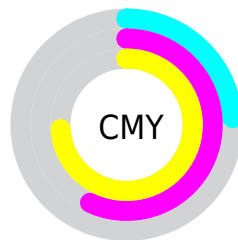

A 20% lighter version of the original color is **16687476**, and **8862741** is the 20% darker color. If you saturate the color by 10%, you get **12738608**, and if you desaturate by 10%, it is **12745302**.

# Distribution

-  Red (76%)
-  Green (43%)
-  Blue (26%)

-  Red (76%)
-  Yellow (51%)
-  Blue (26%)

-  Cyan (0%)
-  Magenta (44%)
-  Yellow (65%)
-  Black (24%)

-  Cyan (24%)
-  Magenta (57%)
-  Yellow (74%)

# Brightness & Saturation Gradients

These gradients show how the Decimal color 12741955 changes by changing the brightness by 10 percent. The first figure shows a shift by +10% for each color and the second figure -10%.