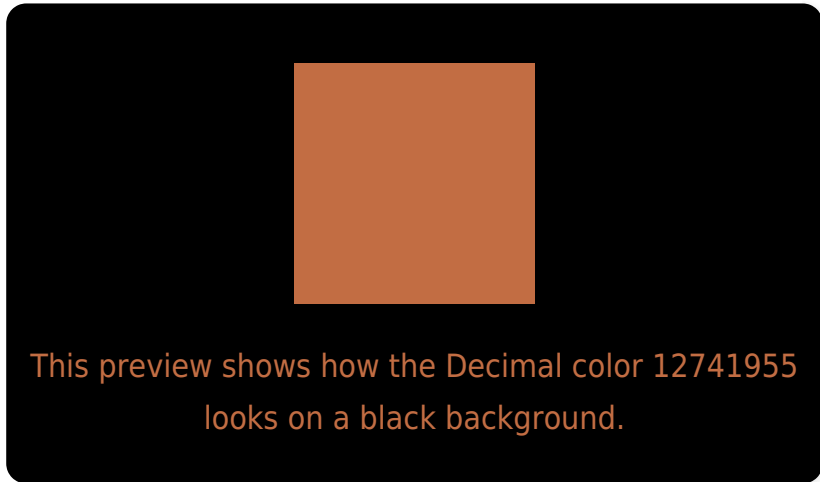

## White Background

This preview shows how the Decimal color 12741955 looks on a white background.

# Black Background