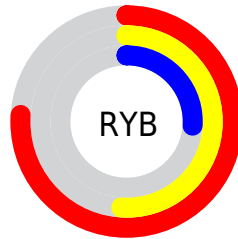

- Red (76%)
- Yellow (51%)
- Blue (26%)