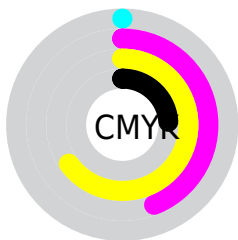

- Cyan (0%)
- Magenta (44%)
- Yellow (65%)
- Black (24%)