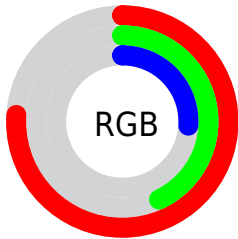

Distribution

- Red (76%)
- Green (43%)
- Blue (26%)