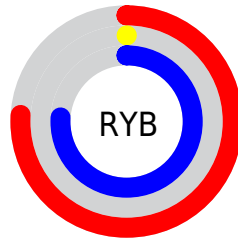

- Red (76%)
- Yellow (0%)
- Blue (76%)