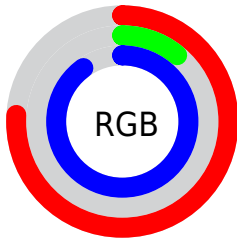

Distribution

- Red (76%)
- Green (11%)
- Blue (90%)