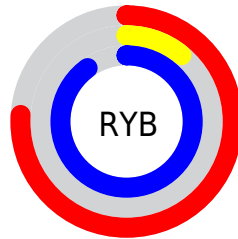

- Red (76%)
- Yellow (11%)
- Blue (90%)