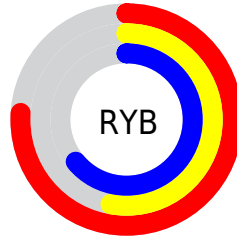

Conversions

Conversions Part 2

Format	Color
RYB	195, 135, 164
Decimal	12814244
CIELab	63.02, 27.32, -6.07
CIELCh	63, 27.988, 347.473
Yxy	31.6104, 0.3484, 0.2908
Android (android.graphics.Color)	4291004324 (0xFFC387A4)
YUV	156.2460, 3.8227, 33.9873
Hunter-Lab	56.2231, 21.8427, -2.0110

Details

The Decimal color **12814244** is a light color, and the websafe version is hex **CC99CC**. A complement of this color would be **8897446**, and the grayscale version is **10263708**.

A 20% lighter version of the original color is **16563675**, and **9196656** is the 20% darker color. If you saturate the color by 10%, you get **12809370**, and if you desaturate by 10%, it is **12819374**.

Distribution

Red (76%)

Green (53%)

Blue (64%)

Red (76%)

Yellow (53%)

Blue (64%)

Cyan (0%)

Magenta (31%)

Yellow (16%)

Black (24%)

Cyan (24%)

Magenta (47%)

Yellow (36%)

Brightness & Saturation Gradients

These gradients show how the Decimal color 12814244 changes by changing the brightness by 10 percent. The first figure shows a shift by +10% for each color and the second figure -10%.