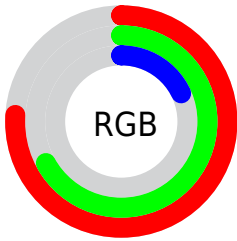

Distribution

Red (76%)

Green (67%)

Blue (18%)