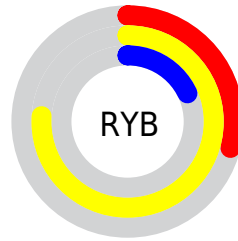

## Conversions Part 2

Format	Color
<a href="#">RYB</a>	<a href="#">75, 195, 46</a>
Decimal	<a href="#">12823342</a>
CIELab	<a href="#">70.12, -4.30, 63.00</a>
CIELCh	<a href="#">70, 63.144, 93.906</a>
Yxy	<a href="#">40.9252, 0.4318, 0.4705</a>
Android (android.graphics.Color)	<a href="#">4291013422 (0xFFC3AB2E)</a>
YUV	<a href="#">163.9260, -58.1375, 27.2519</a>
Hunter-Lab	<a href="#">63.9728, -7.1458, 36.8991</a>

# Details

The Decimal color **12823342** is a dark color, and the websafe version is hex **999900**. The color can be described as middle muted orange. A complement of this color would be **3032771**, and the grayscale version is **10790052**.

A 20% lighter version of the original color is **16769638**, and **9008896** is the 20% darker color. If you saturate the color by 10%, you get **12822554**, and if you desaturate by 10%, it is **12824130**.

# Distribution

Red (76%)

Green (67%)

Blue (18%)

Red (29%)

Yellow (76%)

Blue (18%)

Cyan (0%)